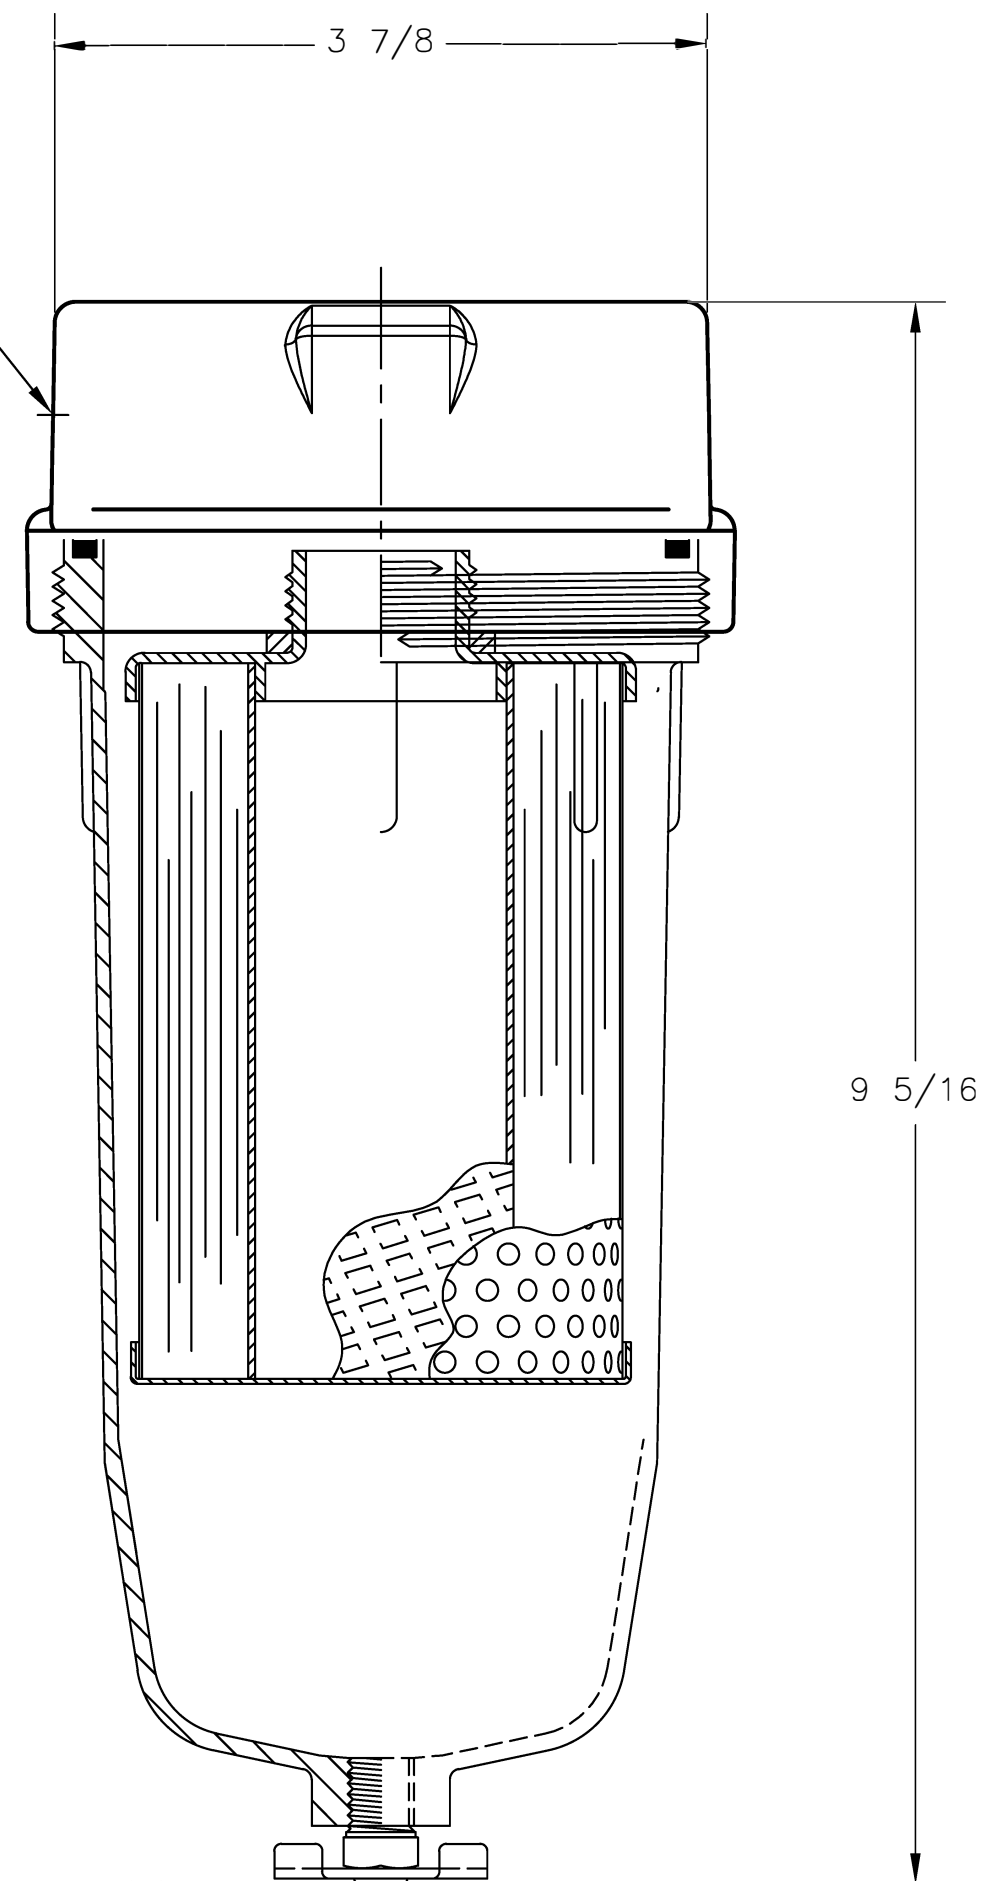

$3/4$ "-14 N.P.T.  
(BOTH ENDS)

495  $3/4$ " FUEL TANK  
FILTER ASSEMBLY